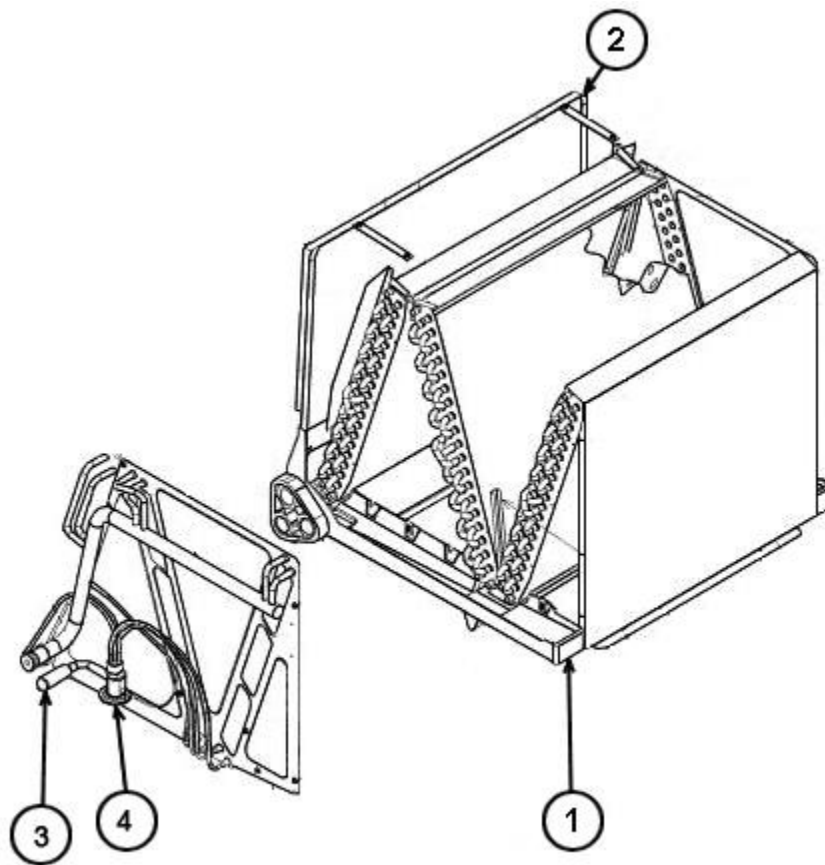

Active Coils

RCSM-HU3621CU

Parts List
12-March-2013

*This parts list is current as of the above revision date.
See <http://www.rheempartslists.net/92-42800-RCSM-HU3621CU.pdf> for the current revision.*

No.	Notes	Part Description	Part No.
1	Stk	Drain Pan - Vertical	68-101129-03
2		Drain Pan - Horizontal	RXHH-A03
3		Elbow	AE-101977-04
4	Stk	TXV	61-102993-01

Coil Assembly